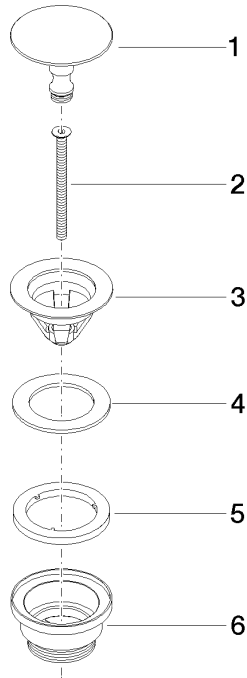

**Basin Waste without press-closing 1 1/4" - Durabronz (23kt Gold)**

IMO

10 126 970

Fits: IMO, LULU, MADISON, MEM, TARA,  
CL.1, LISSÉ, VAIA, META, CYO

	Durabronz (23kt Gold)	10 126 970-09
	Chrome	10 126 970-00
	Brushed Platinum	10 126 970-06
	Platinum	10 126 970-08
	Dark Chrome	10 126 970-19
	Light Gold	10 126 970-26
	Brushed Light Gold	10 126 970-27
	Brushed Durabronz (23kt Gold)	10 126 970-28
	Matte Black	10 126 970-33
	Brushed Bronze	10 126 970-42
	Brushed Champagne (22kt Gold)	10 126 970-46
	Champagne (22kt Gold)	10 126 970-47
	Brushed Chrome	10 126 970-93
	Brushed Dark Platinum	10 126 970-99

## Basin Waste without press-closing 1 1/4" - Durabronz (23kt Gold)

---

IMO

10 126 970

Only suitable for sinks without an overflow.

10 126 970

mm [inches]

10 126 970

### Spare parts list

No.	Item Number	Name	Quantity used	Delivery time
1	09 31 20 097-09	plug	1	40
2	09 30 30 179 90	screw	1	2
3	09 11 01 038-09	cup	1	40
4	09 14 05 061 90	seal	1	2
5	09 14 03 153 90	seal	1	2
6	09 11 10 156-09	connection	1	60